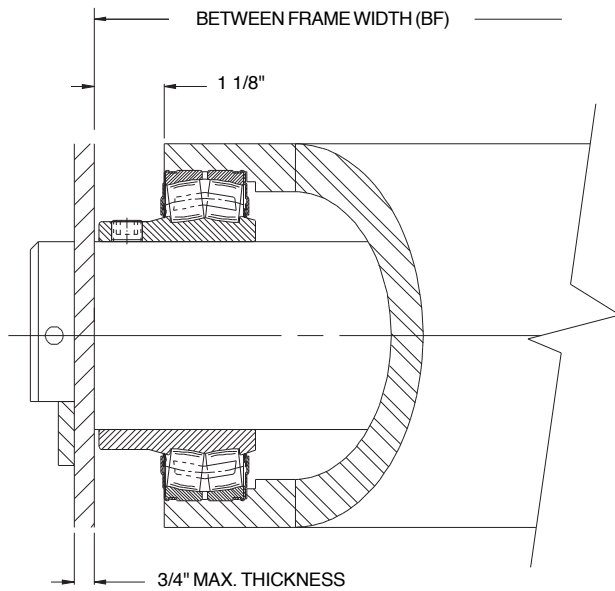

Roller 4 in. O.D. x 1/2 in. Wall - 1 1/16 in. Hex Axle

Roller No. 28551 - BF
Regreasable

Roller No. 28552 - BF

Description:

Tube: 4 in. O.D. x 1/2 in. Wall (.500 in.)

Axle: 1 1/16 in. Hex

Pin No.: 101009

Weight (lbs.): 2.66 + 1.80 x BF

* Between Frame Widths available from 7 in. to 130 in.

Roller 6 in. O.D. x 3/4 in. Wall - 1 15/16 in. Round Axle

Description:

- Tube:** 6 in. O.D. x 3/4 in. Wall (.750 in.)
- Axle:** 1 15/16 in. Round
- Bearing Assembly No.:** 27960 - Seal/Shield
- Bearing No.:** 102217
- Sleeve No.:** 27968
- Pin No.:** 101142
- Weight (lbs.):** 9.25 + 4.34 x BF
- Roller No.:** 28561 - BF
- BF Range:** 7 - 130

* Between Frame Widths available from 7 in. to 130 in.

Roller 6 in. O.D. x 3/4 in. Wall - 2 7/16 in. Round Axle

Description:

- Tube:** 6 in. O.D. x 3/4 in. Wall (.750 in.)
- Axle:** 2 7/16 in. Round - Notched for Keeper Bar
- Bearing Assembly No.:** 27962 - Seal/Shield
- Bearing No.:** 102218
- Sleeve No.:** 27969
- Pin No.:** 101143
- Weight (lbs.):** 7.10 + 4.83 x BF
- Roller No.:** 28562 - BF
- BF Range:** 7 - 130

* Between Frame Widths available from 7 in. to 130 in.

Rollers, Bearings & Wheels

Roller 6 in. O.D. x 3/4 in. Wall - 2 15/16 in. Round Axle

Description:

Tube: 6 in. O.D. x 3/4 in. Wall (.750 in.)
Axle: 2 15/16 in. Round - Notched for Keeper Bar
Bearing No.: 102203 - Seal/Shield
Pin No.: 101145
Weight (lbs.): 4.28 + 5.42 x BF
Roller No.: 28563 - BF
BF Range: 7 - 130