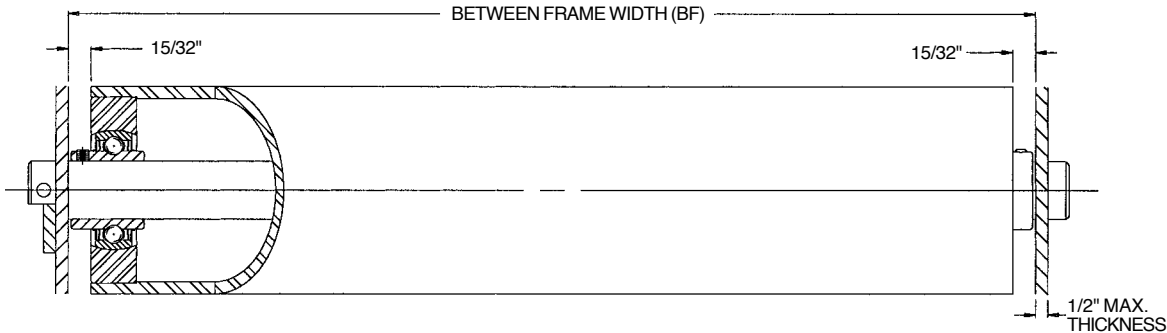

Roller 4 1/4 in. O.D. x 1/4 in. Wall - 1 3/16 in. Round Axle

Description:

- **Tube:** 4 1/4 in. O.D. x 1/4 in. Wall (.250 in.)
- **Axle:** 1 3/16 in. Round - Notched for Keeper Bar
- **Bearing Assembly No.:** 27957 - Seal/Shield
  - **Bearing No.:** 102216
  - **Sleeve No.:** 27972
- **Pin No.:** 101009
- **Weight (lbs.):** 4.55 + 1.20 x BF
- **Roller No.:** 28555 - BF
- **BF Range:** 4 - 120

ROLLER CAPACITY CHART (LBS.)			
BF*	Bearing No. 27957	BF*	Bearing No. 27957
7	4646	67	3342
12	4646	72	3104
17	4646	77	2897
22	4646	82	2717
27	4646	87	2557
32	4646	92	2415
37	4646	97	2288
42	4646	102	2174
47	4646	107	2071
52	4342	112	1977
57	3949	117	1891
62	3620	120	1843

* Between Frame Widths available from 4 in. to 120 in.