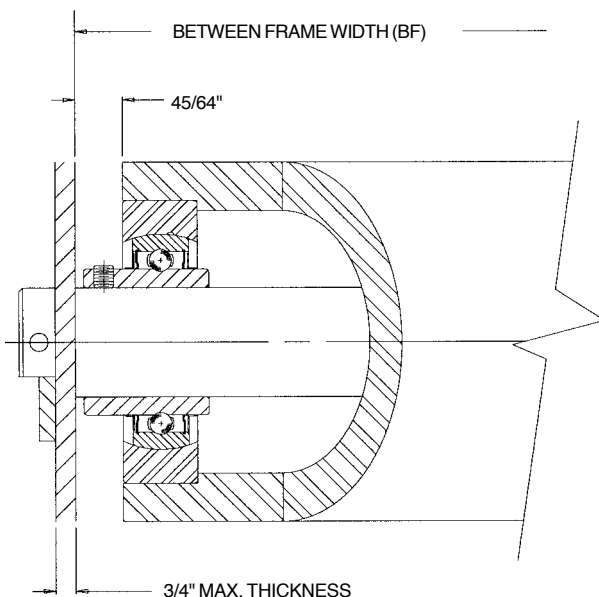

Roller 4 in. O.D. x 1/2 in. Wall - 1 1/16 in. Hex Axle

Roller No. 28551 - BF
Regreasable

Roller No. 28552 - BF

Description:

Tube: 4 in. O.D. x 1/2 in. Wall (.500 in.)

Axle: 1 1/16 in. Hex

Pin No.: 101009

Weight (lbs.): 2.66 + 1.80 x BF

* Between Frame Widths available from 4 in. to 120 in.

Roller 4 in. O.D. x 1/2 in. Wall - 1 3/8 in. Round Axle

Description:

- Tube:** 4 in. O.D. x 1/2 in. Wall (.500 in.)
- Axle:** 1 3/8 in. Round - Notched for Keeper Bar
- Bearing Assembly No.:** 27951 - Seal/Shield
 - Bearing No.:** 102215
 - Sleeve No.:** 24863
- Pin No.:** 101009
- Weight (lbs.):** 1.77 + 1.98 x BF
- Roller No.:** 28554 - BF
- BF Range:** 4 - 130

Bearing Assembly No.: 27959 - Seal/Shield

Bearing No.: 102165

Sleeve No.: 27967

Pin No.: 101009

Weight (lbs.): 7.65 + 3.85 x BF

Roller No.: 28559 - BF

BF Range: 7 - 130

ROLLER CAPACITY CHART (LBS.)					
BF*	Bearing No. 27959	BF*	Bearing No. 27959	BF*	Bearing No. 27959
7	7836	47	7836	87	7683
12	7836	52	7836	92	7254
17	7836	57	7836	97	6869
22	7836	62	7836	102	6524
27	7836	67	7836	107	6212
32	7836	72	7836	112	5928
37	7836	77	7836	117	5669
42	7836	82	7836	120	5524

* Between Frame Widths available from 7 in. to 130 in.

Roller 6 in. O.D. x 3/4 in. Wall - 1 15/16 in. Round Axle

Description:

- Tube:** 6 in. O.D. x 3/4 in. Wall (.750 in.)
- Axle:** 1 15/16 in. Round
- Bearing Assembly No.:** 27960 - Seal/Shield
- Bearing No.:** 102217
- Sleeve No.:** 27968
- Pin No.:** 101142
- Weight (lbs.):** 9.25 + 4.34 x BF
- Roller No.:** 28561 - BF
- BF Range:** 7 - 130