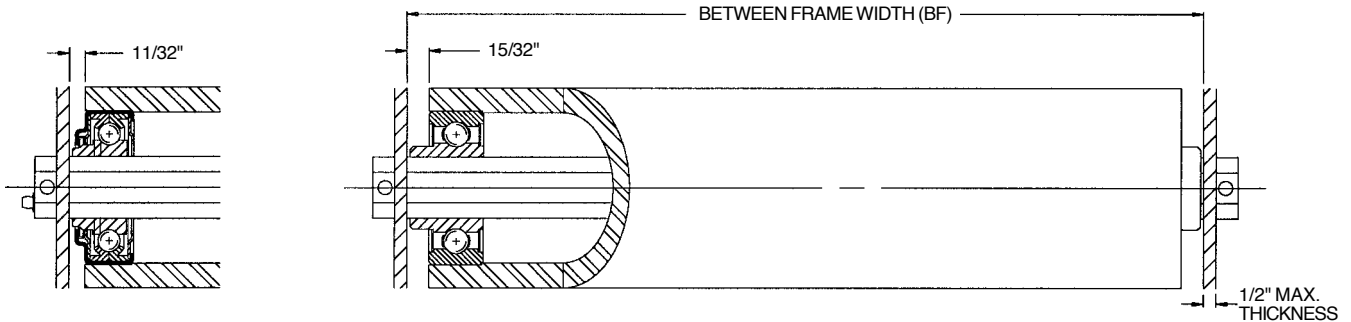

Roller 4 in. O.D. x 1/2 in. Wall - 1 1/16 in. Hex Axle

Roller No. 28551 - BF
Regreasable

Roller No. 28552 - BF

Description:

Tube: 4 in. O.D. x 1/2 in. Wall (.500 in.)

Axle: 1 1/16 in. Hex

Pin No.: 101009

Weight (lbs.): 2.66 + 1.80 x BF

Description:

Tube: 4 in. O.D. x 1/2 in. Wall (.500 in.)

Axle: 1 1/8 in. Hex

Bearing Assembly No.: 27949 - Seal/Shield

Bearing No.: 102220

Sleeve No.: 24863

Pin No.: 101009

Weight (lbs.): 2.12 + 1.83 x BF