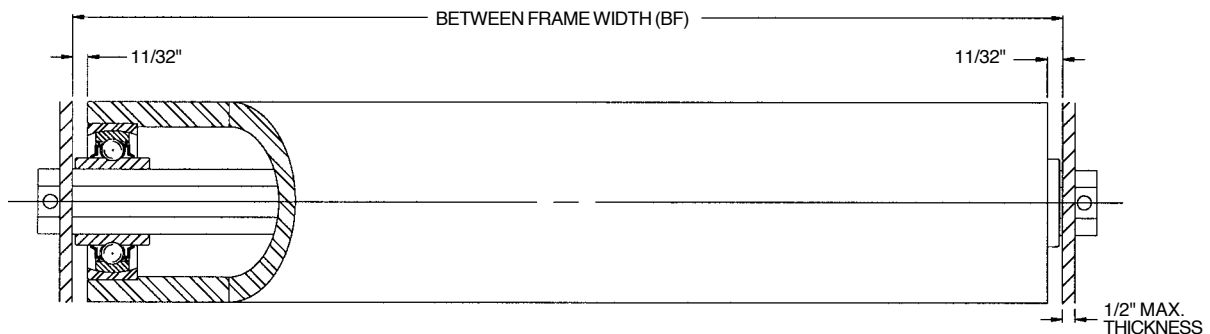

Roller 4 in. O.D. x 1/2 in. Wall - 1 1/16 in. Hex Axle

Roller No. 28551 - BF
Regreasable

Roller No. 28552 - BF

Description:

Tube: 4 in. O.D. x 1/2 in. Wall (.500 in.)

Axle: 1 1/16 in. Hex

Pin No.: 101009

Weight (lbs.): 2.66 + 1.80 x BF

Description:

Tube: 4 in. O.D. x 1/2 in. Wall (.500 in.)

Axle: 1 1/8 in. Hex

Bearing Assembly No.: 27949 - Seal/Shield

Bearing No.: 102220

Sleeve No.: 24863

Pin No.: 101009

Weight (lbs.): 2.12 + 1.83 x BF