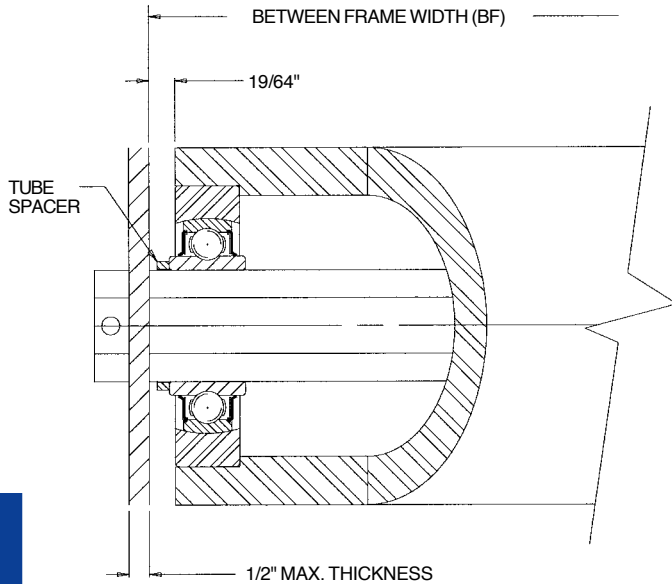

Roller 4 in. O.D. x 1/2 in. Wall - 1 1/16 in. Hex Axle

Roller No. 28551 - BF
Regreasable

Roller No. 28552 - BF

Description:

Tube: 4 in. O.D. x 1/2 in. Wall (.500 in.)

Axle: 1 1/16 in. Hex

Pin No.: 101009

Weight (lbs.): 2.66 + 1.80 x BF

* Between Frame Widths available from 7 in. to 130 in.

Roller 5 9/16 in. O.D. x 3/4 in. Wall - 1 1/2 in. Hex Axle

Description:

Tube: 5 9/16 in. O.D. x 3/4 in. Wall (.750 in.)

Axle: 1 1/2 in. Hex

Bearing Assembly No.: 27958 - Seal/Shield

Bearing No.: 102222

Sleeve No.: 27967

Pin No.: 101009

Tube Spacer: 2 in. O.D. x 11 ga. - 3/16 in. Long

Weight (lbs.): 9.12 + 3.77 x BF

Roller No.: 28558 - BF

BF Range: 7 - 130

ROLLER CAPACITY CHART (LBS.)					
BF*	Bearing No. 27958	BF*	Bearing No. 27958	BF*	Bearing No. 27958
7	7836	47	7836	87	7836
12	7836	52	7836	92	7836
17	7836	57	7836	97	7632
22	7836	62	7836	102	7251
27	7836	67	7836	107	6907
32	7836	72	7836	112	6594
37	7836	77	7836	117	6308
42	7836	82	7836	120	6148

* Between Frame Widths available from 7 in. to 130 in.

Roller 5 9/16 in. O.D. x 3/4 in. Wall - 1 11/16 in. Round Axle

Description:

Tube: 5 9/16 in. O.D. x 3/4 in. Wall (.750 in.)

Axle: 1 11/16 in. Round - Notched for Keeper Bar