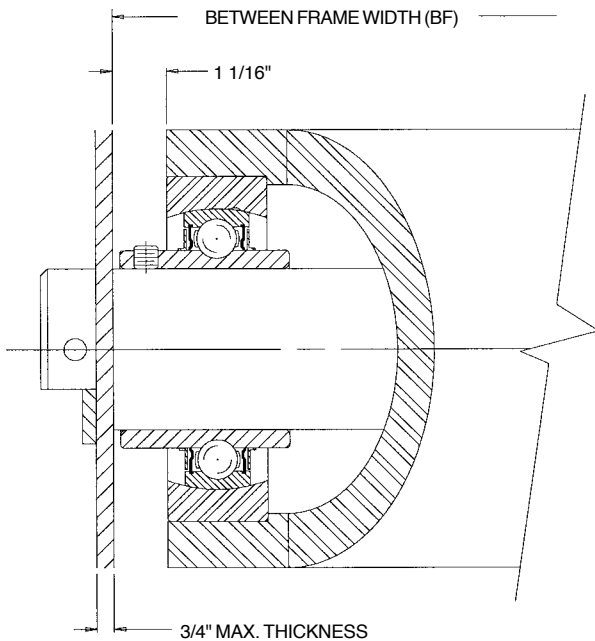

Roller 8 in. O.D. x 1 in. Wall - 2 15/16 in. Round Axle

Description:

Tube: 8 in. O.D. x 1 in. Wall

Axle: 2 15/16 in. Round - Notched for Keeper Bar

Bearing Assembly No.: 27965 - Seal/Shield

Bearing No.: 102219

Sleeve No.: 27971

Pin No.: 101145

Weight (lbs.): 18.85 + 8.15 x BF

Roller No.: 28570 - BF

BF Range: 7 - 130

ROLLER CAPACITY CHART (LBS.)					
BF*	Bearing No. 27965	BF*	Bearing No. 27965	BF*	Bearing No. 27965
7	15878	47	15878	87	15878
12	15878	52	15878	92	15878
17	15878	57	15878	97	15878
22	15878	62	15878	102	15878
27	15878	67	15878	107	15878
32	15878	72	15878	112	15878
37	15878	77	15878	117	15878
42	15878	82	15878	120	15878

* Between Frame Widths available from 7 in. to 130 in.