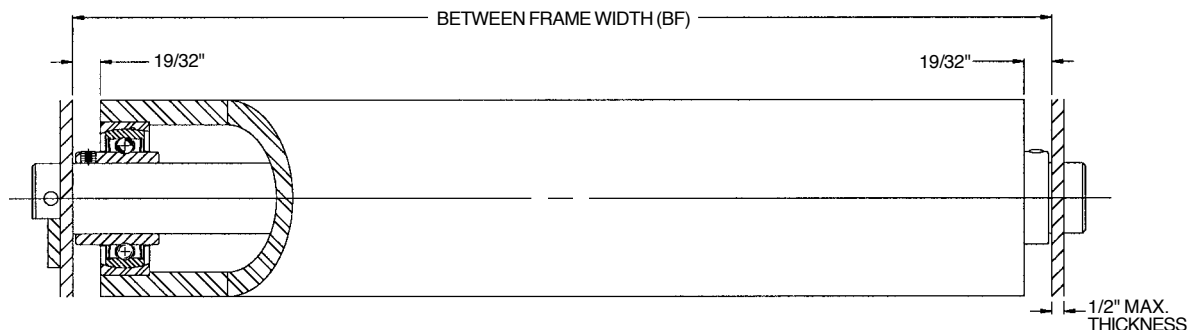

Description:

Tube: 4 in. O.D. x 1/2 in. Wall (.500 in.)

Axle: 1 1/8 in. Hex

Bearing Assembly No.: 27949 - Seal/Shield

Bearing No.: 102220

Sleeve No.: 24863

Pin No.: 101009

Weight (lbs.): 2.12 + 1.83 x BF

* Between Frame Widths available from 4 in. to 120 in.

Roller 4 in. O.D. x 1/2 in. Wall - 1 3/8 in. Round Axle

Description:

- Tube:** 4 in. O.D. x 1/2 in. Wall (.500 in.)
- Axle:** 1 3/8 in. Round - Notched for Keeper Bar
- Bearing Assembly No.:** 27951 - Seal/Shield
 - Bearing No.:** 102215
 - Sleeve No.:** 24863
- Pin No.:** 101009
- Weight (lbs.):** 1.77 + 1.98 x BF
- Roller No.:** 28554 - BF
- BF Range:** 4 - 130

* Between Frame Widths available from 4 in. to 130 in.

Roller 4 in. O.D. x 1/2 in. Wall - 1 7/16 in. Round Axle

Description:

- Tube:** 4 in. O.D. x 1/2 in. Wall (.500 in.)
- Axle:** 1 7/16 in. Round - Notched for Keeper Bar
- Bearing Assembly No.:** 24862 - Seal/Shield
 - Bearing No.:** 102147
 - Sleeve No.:** 24863
- Pin No.:** 101009
- Weight (lbs.):** 1.71 + 2.02 x BF
- Roller No.:** 24875 - BF
- BF Range:** 4 - 130