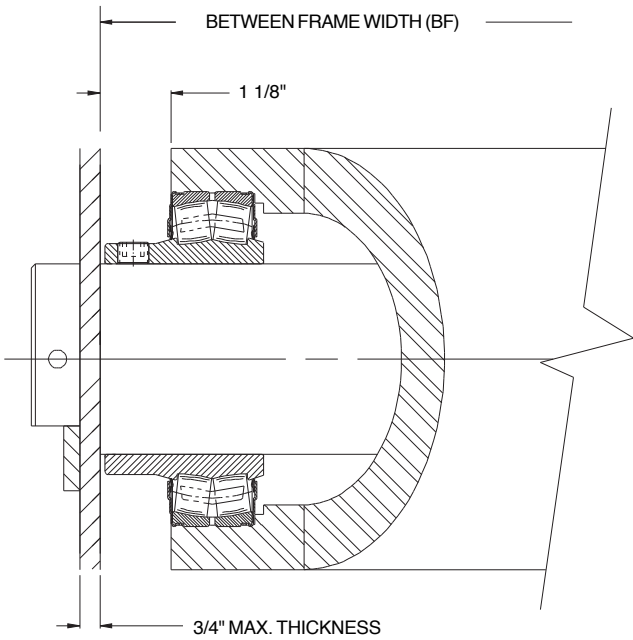

Roller 6 1/2 in. O.D. x 1 in. Wall - 2 15/16 in. Round Axle

Description:

- **Tube:** 6 1/2 in. O.D. x 1 in. Wall
- **Axle:** 2 15/16 in. Round - Notched for Keeper Bar
- **Bearing No.:** 102203 - Seal/Shield
- **Pin No.:** 101145
- **Weight (lbs.):** 0.97 + 6.80 x BF
- **Roller No.:** 28565 - BF
- **BF Range:** 7 - 130

ROLLER CAPACITY CHART (LBS.)					
BF*	Bearing No. 102203	BF*	Bearing No. 102203	BF*	Bearing No. 102203
7	56713	47	38129	87	19863
12	56713	52	34198	92	18741
17	56713	57	31002	97	17738
22	56713	62	28352	102	16838
27	56713	67	26119	107	16024
32	56713	72	24213	112	15286
37	49512	77	22565	117	14613
42	43081	82	21128	120	14236

* Between Frame Widths available from 7 in. to 130 in.