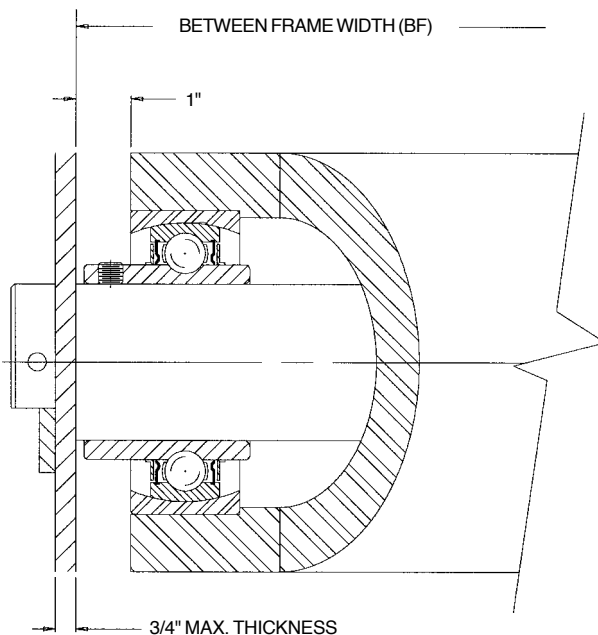

Roller 6 1/2 in. O.D. x 1 in. Wall - 2 7/16 in. Round Axle

Description:

Tube: 6 1/2 in. O.D. x 1 in. Wall
Axle: 2 7/16 in. Round - Notched for Keeper Bar
Bearing Assembly No.: 27962 - Seal/Shield
Bearing No.: 102218
Sleeve No.: 27969
Pin No.: 101143
Weight (lbs.): 4.36 + 6.22 x BF
Roller No.: 28564 - BF
BF Range: 7 - 130

ROLLER CAPACITY CHART (LBS.)					
BF*	Bearing No. 27962	BF*	Bearing No. 27962	BF*	Bearing No. 27962
7	12550	47	12550	87	12550
12	12550	52	12550	92	12550
17	12550	57	12550	97	12550
22	12550	62	12550	102	12550
27	12550	67	12550	107	12550
32	12550	72	12550	112	12550
37	12550	77	12550	117	12550
42	12550	82	12550	120	12550

* Between Frame Widths available from 7 in. to 130 in.