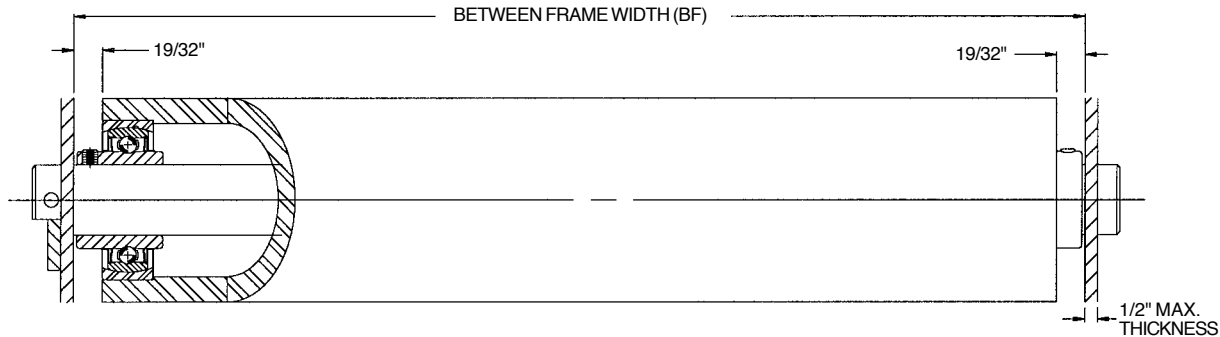

Roller 4 in. O.D. x 1/2 in. Wall - 1 3/8 in. Round Axle

Description:

- **Tube:** 4 in. O.D. x 1/2 in. Wall (.500 in.)
- **Axle:** 1 3/8 in. Round - Notched for Keeper Bar
- **Bearing Assembly No.:** 27951 - Seal/Shield
  - **Bearing No.:** 102215
  - **Sleeve No.:** 24863
- **Pin No.:** 101009
- **Weight (lbs.):** 1.77 + 1.98 x BF
- **Roller No.:** 28554 - BF
- **BF Range:** 4 - 130

ROLLER CAPACITY CHART (LBS.)			
BF*	Bearing No. 27951	BF*	Bearing No. 27951
7	6172	67	5287
12	6172	72	4909
17	6172	77	4581
22	6172	82	4294
27	6172	87	4041
32	6172	92	3816
37	6172	97	3615
42	6172	102	3434
47	6172	107	3271
52	6172	112	3122
57	6172	117	2986
62	5729	120	2910

* Between Frame Widths available from 4 in. to 130 in.