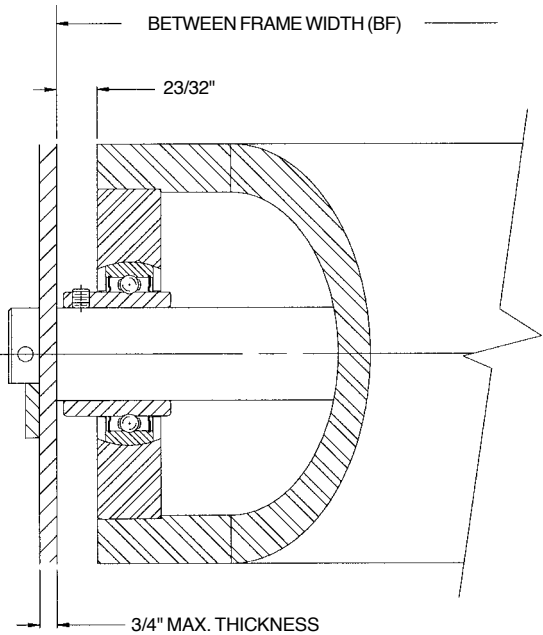

Roller 7 5/8 in. O.D. x 7/8 in. Wall - 1 11/16 in. Round Axle

Description:

- **Tube:** 7 5/8 in. O.D. x 7/8 in. Wall (.875 in.)
- **Axle:** 1 11/16 in. Round - Notched for Keeper Bar
- **Bearing Assembly No.:** 27964 - Seal/Shield
- **Bearing No.:** 102165
- **Sleeve No.:** 27970
- **Pin No.:** 101009
- **Weight (lbs.):** 16.50 + 5.88 x BF
- **Roller No.:** 28567 - BF
- **BF Range:** 7 - 130

ROLLER CAPACITY CHART (LBS.)					
BF*	Bearing No. 27964	BF*	Bearing No. 27964	BF*	Bearing No. 27964
7	7836	47	7836	87	7683
12	7836	52	7836	92	7254
17	7836	57	7836	97	6869
22	7836	62	7836	102	6524
27	7836	67	7836	107	6212
32	7836	72	7836	112	5928
37	7836	77	7836	117	5669
42	7836	82	7836	120	5524

* Between Frame Widths available from 7 in. to 130 in.

Rollers, Bearings & Wheels