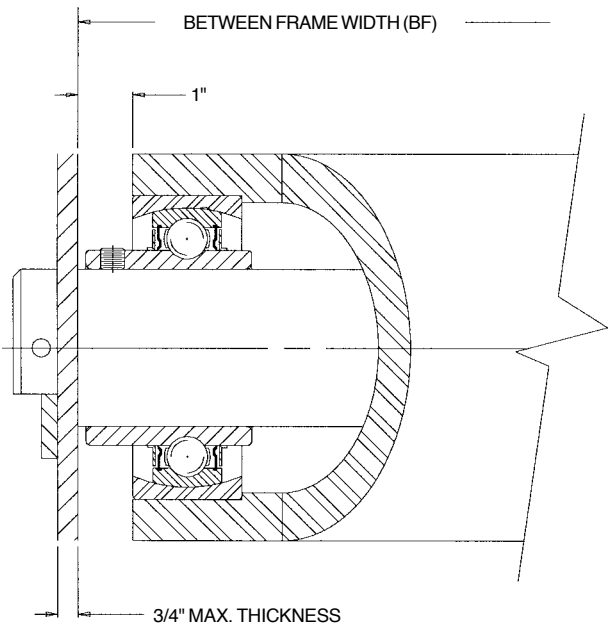

Roller 6 in. O.D. x 3/4 in. Wall - 2 7/16 in. Round Axle

Description:

- **Tube:** 6 in. O.D. x 3/4 in. Wall (.750 in.)
- **Axle:** 2 7/16 in. Round - Notched for Keeper Bar
- **Bearing Assembly No.:** 27962 - Seal/Shield
- **Bearing No.:** 102218
- **Sleeve No.:** 27969
- **Pin No.:** 101143
- **Weight (lbs.):** 7.10 + 4.83 x BF
- **Roller No.:** 28562 - BF
- **BF Range:** 7 - 130

ROLLER CAPACITY CHART (LBS.)					
BF*	Bearing No. 27962	BF*	Bearing No. 27962	BF*	Bearing No. 27962
7	12550	47	12550	87	12550
12	12550	52	12550	92	12550
17	12550	57	12550	97	12356
22	12550	62	12550	102	11730
27	12550	67	12550	107	11165
32	12550	72	12550	112	10651
37	12550	77	12550	117	10183
42	12550	82	12550	120	9921

* Between Frame Widths available from 7 in. to 130 in.

Rollers, Bearings & Wheels