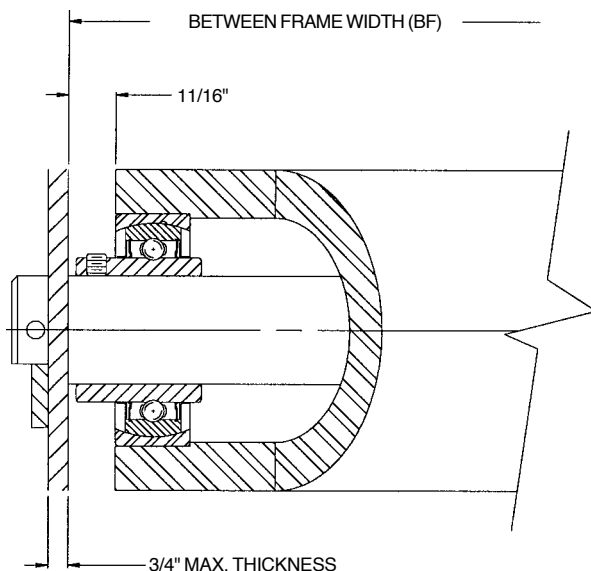

Roller 4 in. O.D. x 1/2 in. Wall - 1 1/16 in. Hex Axle

Roller No. 28551 - BF
Regreasable

Roller No. 28552 - BF

Description:

Tube: 4 in. O.D. x 1/2 in. Wall (.500 in.)

Axle: 1 1/16 in. Hex

Pin No.: 101009

Weight (lbs.): 2.66 + 1.80 x BF

* Between Frame Widths available from 5 in. to 130 in.

Roller 5 in. O.D. x 3/4 in. Wall - 1 1/2 in. Hex Axle

Description:

Tube: 5 in. O.D. x 3/4 in. Wall (.750 in.)

Axle: 1 1/2 in. Hex

Bearing Assembly No.: 27953 - Seal/Shield

Bearing No.: 102222

Sleeve No.: 26839

Pin No.: 101009

Tube Spacer: 2 in. O.D. x 11 ga. - 3/16 in. Long

Weight (lbs.): 4.15 + 3.39 x BF

Roller No.: 28557 - BF

BF Range: 7 - 130

ROLLER CAPACITY CHART (LBS.)					
BF*	Bearing No. 27953	BF*	Bearing No. 27953	BF*	Bearing No. 27953
7	7836	47	7836	87	7836
12	7836	52	7836	92	7836
17	7836	57	7836	97	7632
22	7836	62	7836	102	7251
27	7836	67	7836	107	6907
32	7836	72	7836	112	6594
37	7836	77	7836	117	6308
42	7836	82	7836	120	6148

* Between Frame Widths available from 7 in. to 130 in.

Roller 5 in. O.D. x 3/4 in. Wall - 1 11/16 in. Round Axle

Description:

Tube: 5 in. O.D. x 3/4 in. Wall (.750 in.)

Axle: 1 11/16 in. Round - Notched for Keeper Bar