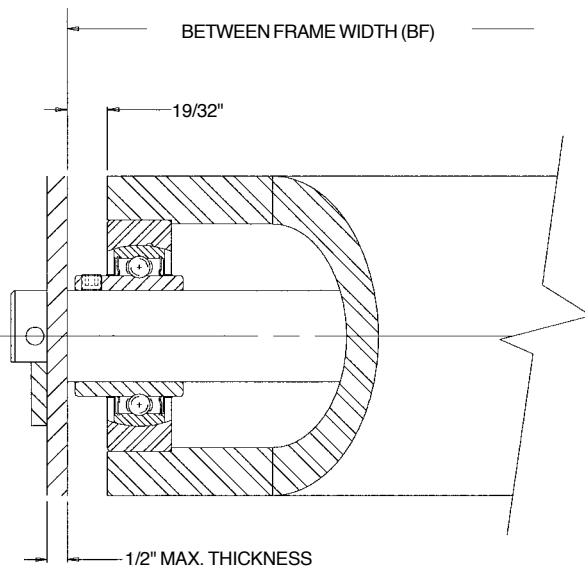

Roller 5 in. O.D. x 3/4 in. Wall - 1 7/16 in. Round Axle

Description:

Tube: 5 in. O.D. x 3/4 in. Wall (.750 in.)

Axle: 1 7/16 in. Round - Notched for Keeper Bar

Bearing Assembly No.: 24864 - Seal/Shield

Bearing No.: 102147

Sleeve No.: 24865

Pin No.: 101009

Weight (lbs.): 3.83 + 3.30 x BF

Roller No.: 24876 - BF

BF Range: 5 - 130

ROLLER CAPACITY CHART (LBS.)					
BF*	Bearing No. 24864	BF*	Bearing No. 24864	BF*	Bearing No. 24864
7	6172	47	6172	87	4859
12	6172	52	6172	92	4589
17	6172	57	6172	97	4347
22	6172	62	6172	102	4129
27	6172	67	6172	107	3932
32	6172	72	5902	112	3753
37	6172	77	5508	117	3590
42	6172	82	5163	120	3499

* Between Frame Widths available from 5 in. to 130 in.