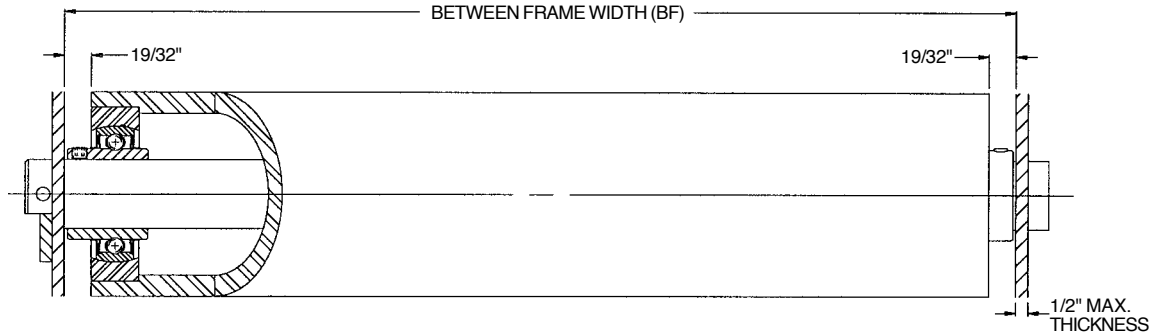

Roller 4 1/4 in. O.D. x 7/16 in. Wall - 1 7/16 in. Round Axle

Description:

Tube: 4 1/4 in. O.D. x 7/16 in. Wall (.438 in.)

Axle: 1 7/16 in. Round - Notched for Keeper Bar

Bearing Assembly No.: 24864 - Seal/Shield

Bearing No.: 102147

Sleeve No.: 24865

Pin No.: 101009

Weight (lbs.): 5.35 + 1.95 x BF

Roller No.: 28556 - BF

BF Range: 4 - 130

ROLLER CAPACITY CHART (LBS.)			
BF*	Bearing No. 24864	BF*	Bearing No. 24864
7	6172	67	5588
12	6172	72	5188
17	6172	77	4841
22	6172	82	4538
27	6172	87	4271
32	6172	92	4033
37	6172	97	3821
42	6172	102	3630
47	6172	107	3456
52	6172	112	3299
57	6172	117	3156
62	6054	120	3075

* Between Frame Widths available from 4 in. to 130 in.