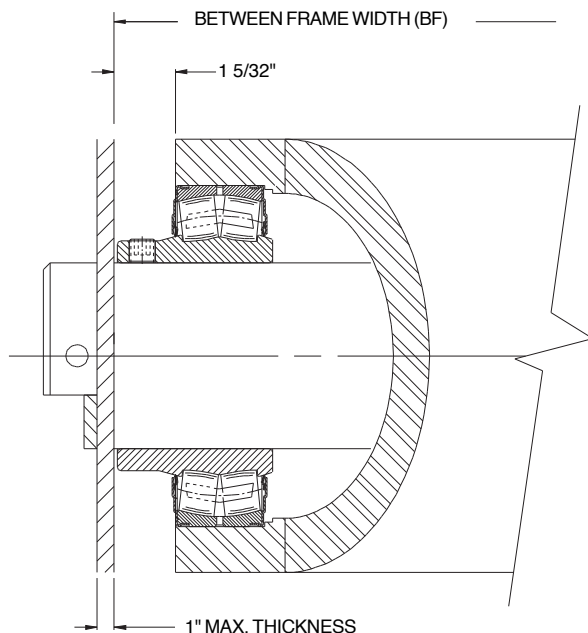

Roller 4 1/4 in. O.D. x 7/16 in. Wall - 1 7/16 in. Round Axle

Description:

Tube: 4 1/4 in. O.D. x 7/16 in. Wall (.438 in.)

Axle: 1 7/16 in. Round - Notched for Keeper Bar

Bearing Assembly No.: 24864 - Seal/Shield

* Between Frame Widths available from 7 in. to 130 in.

Rollers, Bearings & Wheels

Roller 8 in. O.D. x 1 in. Wall - 2 15/16 in. Round Axle

Description:

Tube: 8 in. O.D. x 1 in. Wall

Axle: 2 15/16 in. Round - Notched for Keeper Bar

Bearing Assembly No.: 27965 - Seal/Shield

Bearing No.: 102219

Sleeve No.: 27971

Pin No.: 101145

Weight (lbs.): 18.85 + 8.15 x BF

Roller No.: 28570 - BF

BF Range: 7 - 130

ROLLER CAPACITY CHART (LBS.)					
BF*	Bearing No. 27965	BF*	Bearing No. 27965	BF*	Bearing No. 27965
7	15878	47	15878	87	15878
12	15878	52	15878	92	15878
17	15878	57	15878	97	15878
22	15878	62	15878	102	15878
27	15878	67	15878	107	15878
32	15878	72	15878	112	15878
37	15878	77	15878	117	15878
42	15878	82	15878	120	15878

* Between Frame Widths available from 7 in. to 130 in.

Roller 8 in. O.D. x 1 in. Wall - 3 7/16 in. Round Axle

Description:

Tube: 8 in. O.D. x 1 in. Wall

Axle: 3 7/16 in. Round - Notched for Keeper Bar

Bearing No.: 102204 - Seal/Shield