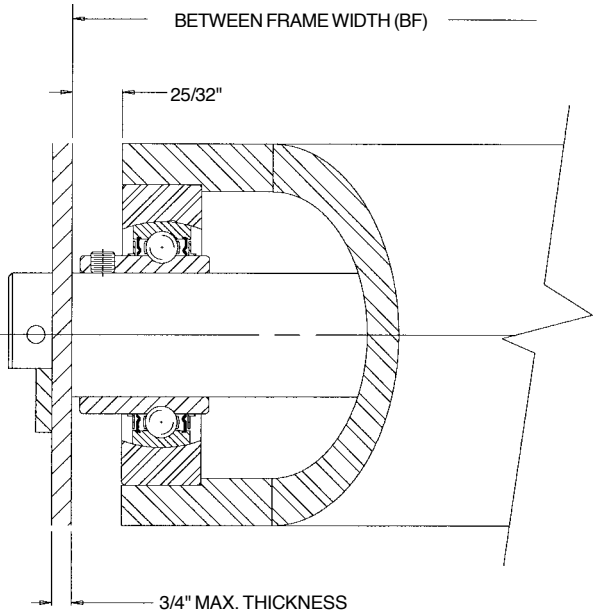

Roller 4 in. O.D. x 1/2 in. Wall - 1 1/16 in. Hex Axle

Roller No. 28551 - BF
Regreasable

Roller No. 28552 - BF

Description:

Tube: 4 in. O.D. x 1/2 in. Wall (.500 in.)

Axle: 1 1/16 in. Hex

Pin No.: 101009

Weight (lbs.): 2.66 + 1.80 x BF

Roller No.	Bearing No.	Retained	BF
28552 - BF	102101 - Seal	Pin	4 - 120
28551 - BF	102086 - Seal/Shield	Pin	4 - 120

* Between Frame Widths available from 4 in. to 120 in.

Roller 4 in. O.D. x 1/2 in. Wall - 1 1/8 in. Hex Axle

* Between Frame Widths available from 4 in. to 120 in.

Roller 4 in. O.D. x 1/2 in. Wall - 1 3/8 in. Round Axle

Description:

- Tube:** 4 in. O.D. x 1/2 in. Wall (.500 in.)
- Axle:** 1 3/8 in. Round - Notched for Keeper Bar
- Bearing Assembly No.:** 27951 - Seal/Shield
 - Bearing No.:** 102215
 - Sleeve No.:** 24863
- Pin No.:** 101009
- Weight (lbs.):** 1.77 + 1.98 x BF
- Roller No.:** 28554 - BF
- BF Range:** 4 - 130

* Between Frame Widths available from 7 in. to 130 in.

Roller 6 in. O.D. x 3/4 in. Wall - 1 15/16 in. Round Axle

Description:

- Tube:** 6 in. O.D. x 3/4 in. Wall (.750 in.)
- Axle:** 1 15/16 in. Round
- Bearing Assembly No.:** 27960 - Seal/Shield
- Bearing No.:** 102217
- Sleeve No.:** 27968
- Pin No.:** 101142
- Weight (lbs.):** 9.25 + 4.34 x BF
- Roller No.:** 28561 - BF
- BF Range:** 7 - 130