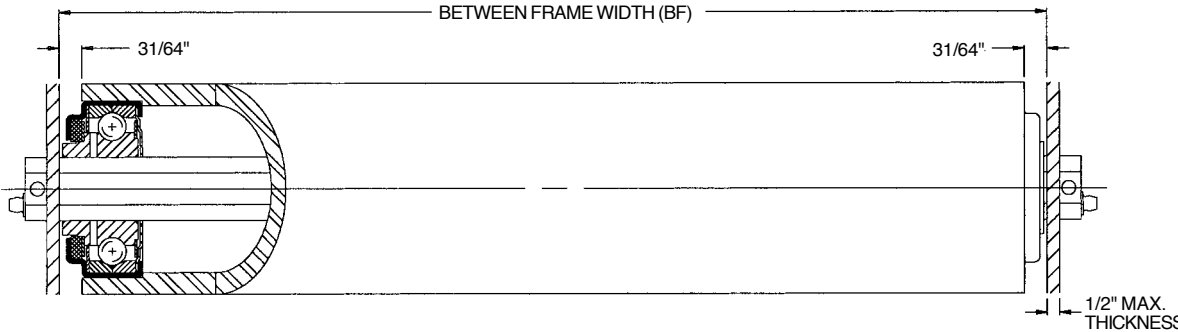

* Between Frame Widths available from 4 in. to 130 in.

Roller 4 1/4 in. O.D. x 1/4 in. Wall - 1 3/16 in. Round Axle

Description:

- Tube:** 4 1/4 in. O.D. x 1/4 in. Wall (.250 in.)
- Axle:** 1 3/16 in. Round - Notched for Keeper Bar
- Bearing Assembly No.:** 27957 - Seal/Shield
 - Bearing No.:** 102216
 - Sleeve No.:** 27972
- Pin No.:** 101009
- Weight (lbs.):** 4.55 + 1.20 x BF
- Roller No.:** 28555 - BF
- BF Range:** 4 - 120

* Between Frame Widths available from 4 in. to 120 in.

Roller 4 1/4 in. O.D. x 7/16 in. Wall - 1 1/4 in. Hex Axle

Description:

- Tube:** 4 1/4 in. O.D. x 7/16 in. Wall (.438 in.)
- Axle:** 1 1/4 in. Hex
- Bearing No.:** 102205 - Seal/Shield
- Pin No.:** 101009
- Weight (lbs.):** 3.43 + 1.87 x BF