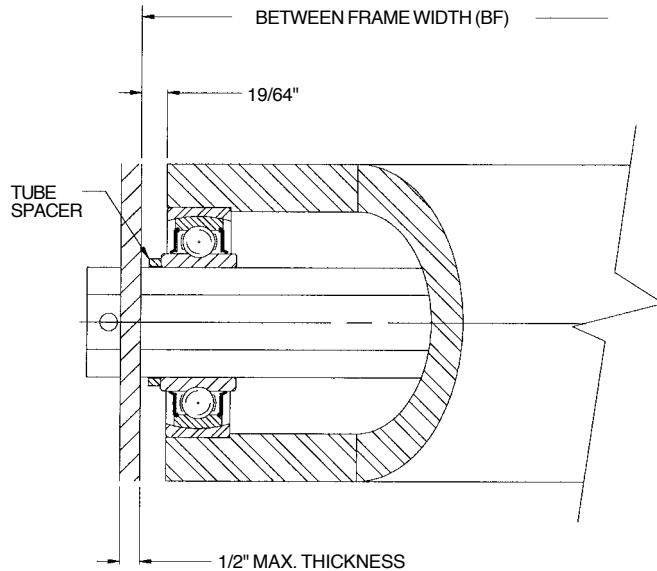

Roller 4 in. O.D. x 1/2 in. Wall - 1 1/16 in. Hex Axle

Roller No. 28551 - BF
Regreasable

Roller No. 28552 - BF

Description:

Tube: 4 in. O.D. x 1/2 in. Wall (.500 in.)

Axle: 1 1/16 in. Hex

Pin No.: 101009

Weight (lbs.): 2.66 + 1.80 x BF

Bearing Assembly No.: 24864 - Seal/Shield

Bearing No.: 102147

Sleeve No.: 24865

Pin No.: 101009

Weight (lbs.): 3.83 + 3.30 x BF

Roller No.: 24876 - BF

BF Range: 5 - 130

ROLLER CAPACITY CHART (LBS.)					
BF*	Bearing No. 24864	BF*	Bearing No. 24864	BF*	Bearing No. 24864
7	6172	47	6172	87	4859
12	6172	52	6172	92	4589
17	6172	57	6172	97	4347
22	6172	62	6172	102	4129
27	6172	67	6172	107	3932
32	6172	72	5902	112	3753
37	6172	77	5508	117	3590
42	6172	82	5163	120	3499

* Between Frame Widths available from 5 in. to 130 in.

Roller 5 in. O.D. x 3/4 in. Wall - 1 1/2 in. Hex Axle

Description:

Tube: 5 in. O.D. x 3/4 in. Wall (.750 in.)

Axle: 1 1/2 in. Hex

Bearing Assembly No.: 27953 - Seal/Shield